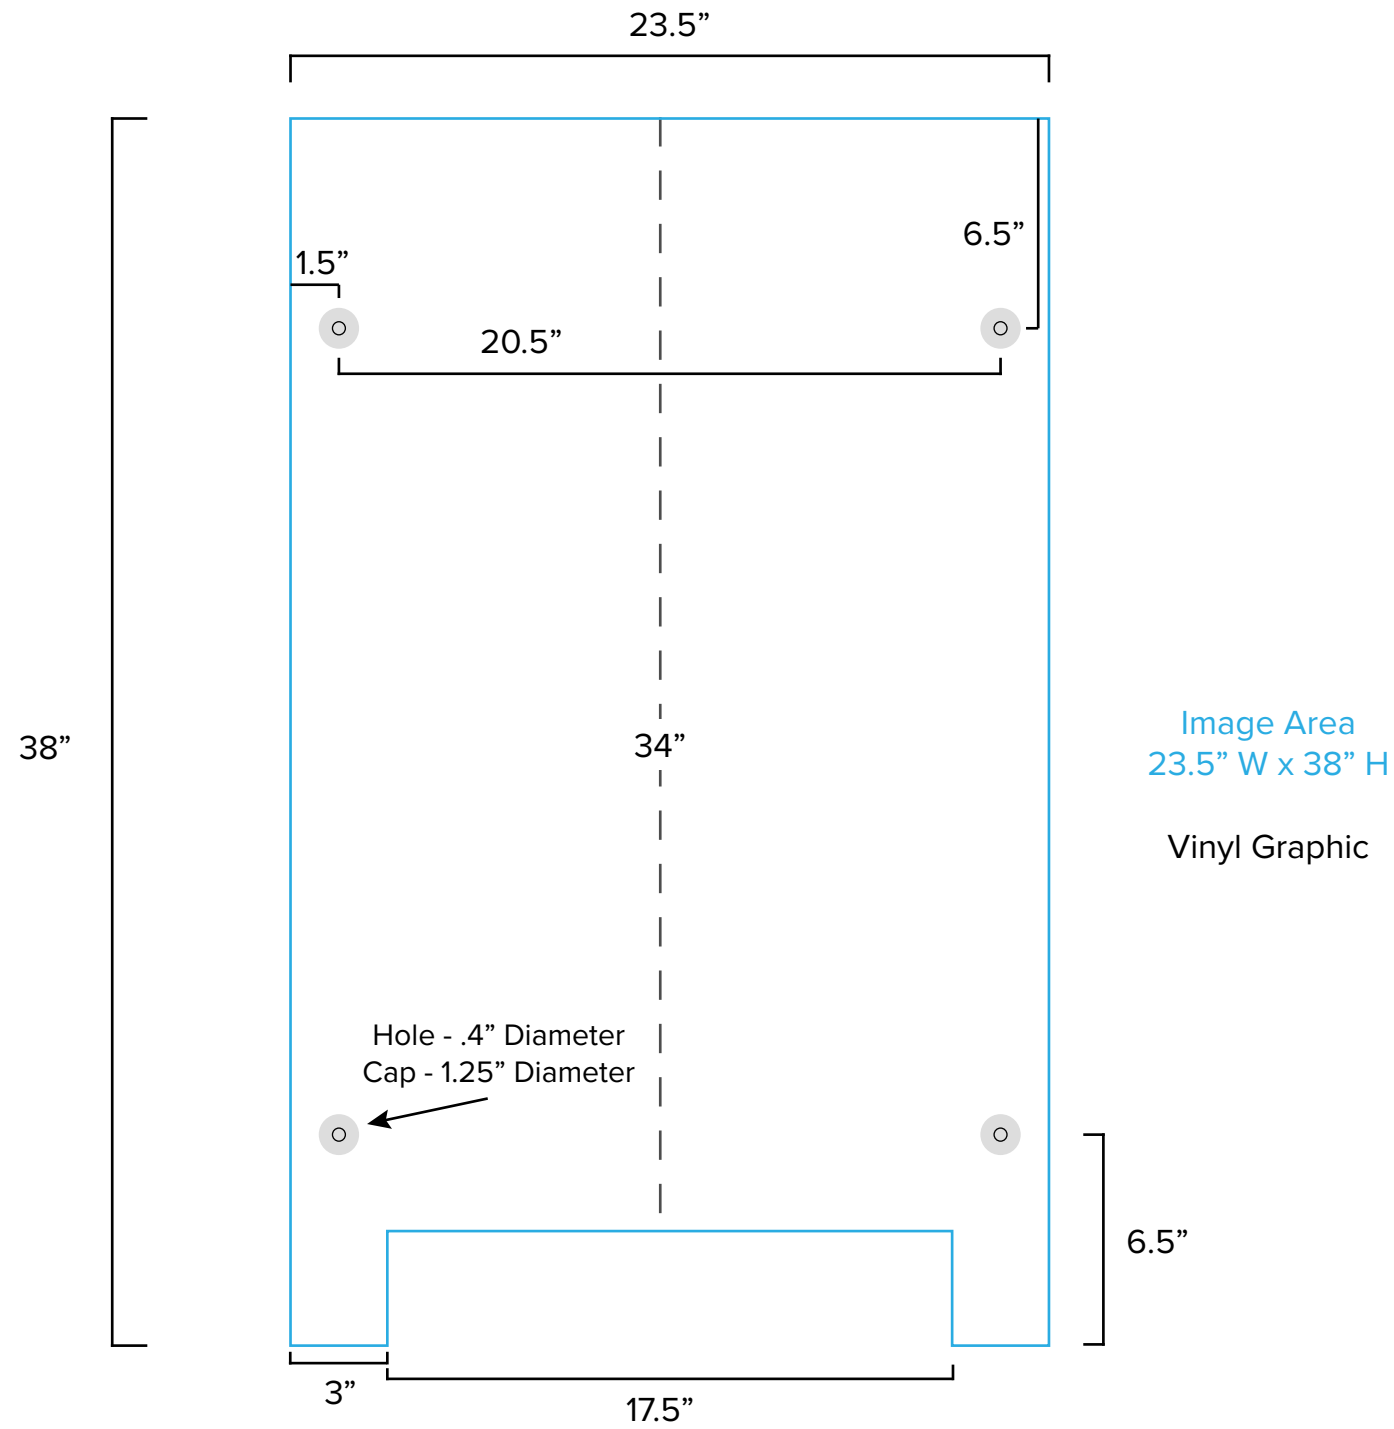

# Graphic Template Portable Counter – Vinyl Graphic

Image Area  
23.5" W x 38" H

Vinyl Graphic

NOTE: All Raster Art (jpg, tiff,psd, png, etc.) must be at least 100 dpi at print size.  
Standard kits are often customized. Please check with Customer Service to ensure that this template matches your specific job.